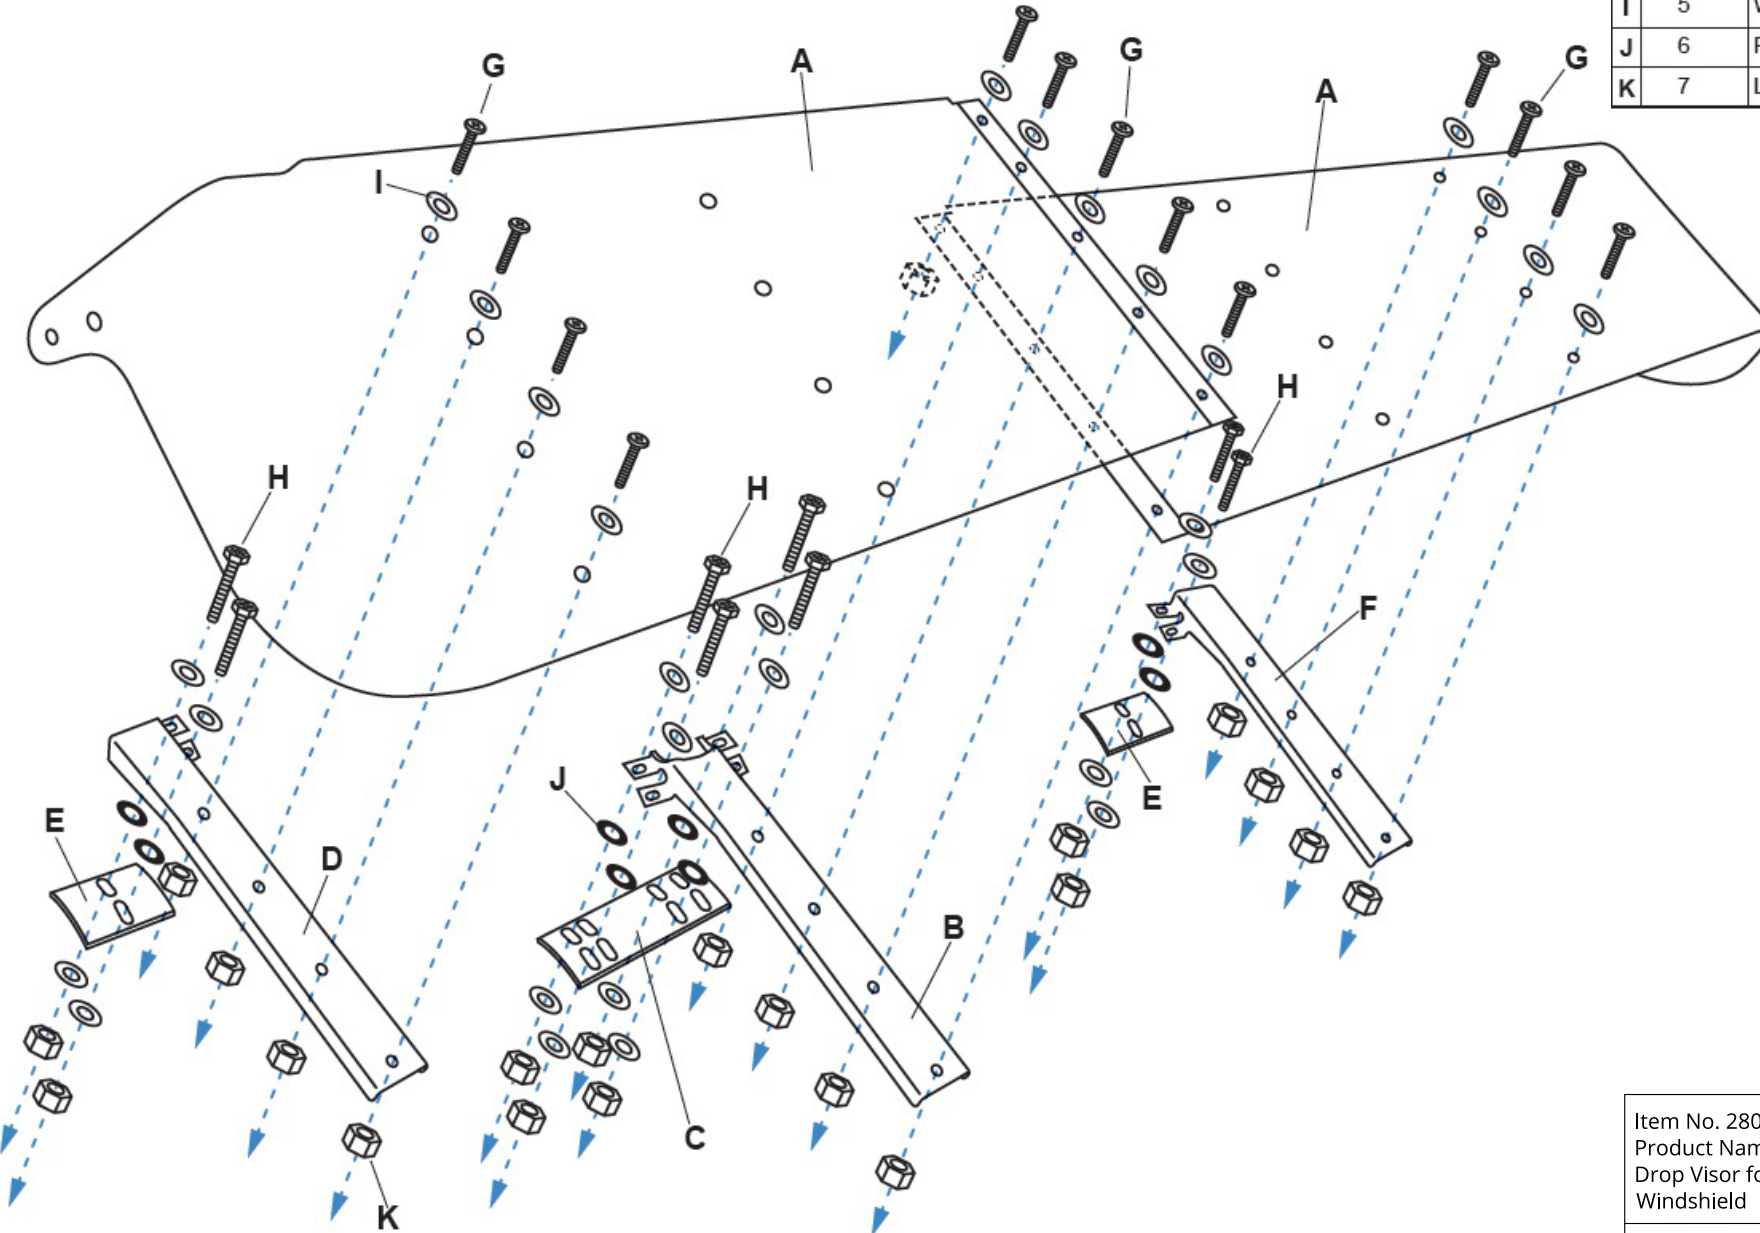

United Pacific

PART #	COMPONENTS	QTY
A	Visor Body Halve	2
B	Center Visor Bracket	1
C	Center Support Plate	1
D	Passenger Side Bracket	2
E	Driver/Pass. Support Plate	4
F	Driver Side Bracket	2
G	Truss HD Mounting Screw	21
H	Hex Head Mounting Screw	12
I	Washer	45
J	Rubber Washer	12
K	Lock Nut	33

Item No. 28016  
 Product Name: 16" Stainless Gangster Style Drop Visor for 1995+ Kenworth with Curved Windshield  
 Rev No. 09142022