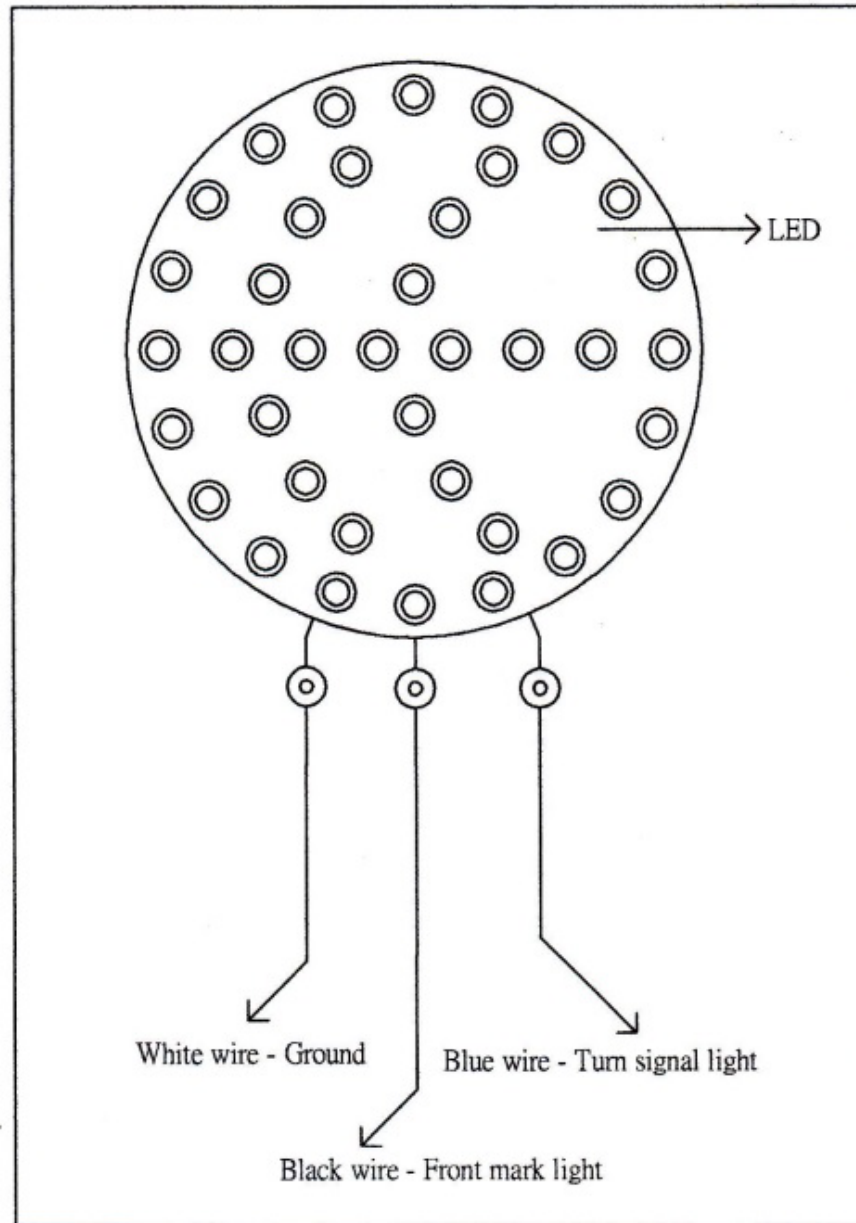

United Pacific

Item No. 86503 86504
Product Name:
8-1/2" Stainless Steel
Convex Mirror With LED

Rev No. 12202021